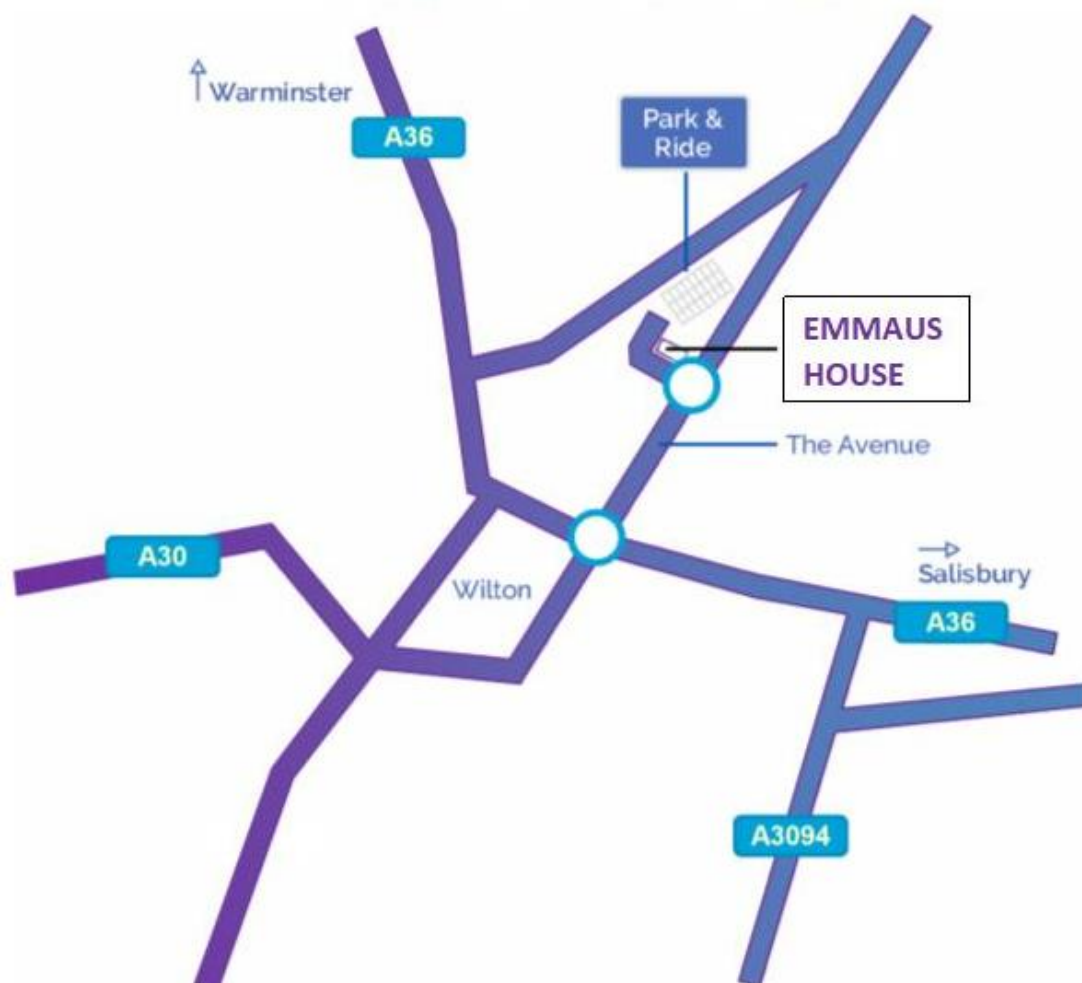

### **Via A36 from Salisbury**

Follow the signs to Warminster. At the Wilton roundabout, turn right and head up The Avenue turn left at the mini roundabout and immediately turn right into Emmaus House car park.

### **Via A36 from the west**

Follow signs to Salisbury through Wilton to the town roundabout. Turn left and head up The Avenue. Turn left at the mini roundabout and immediately turn right into Emmaus House car park.

### **Via A30 from the west**

Drive through Wilton town centre to the A36 roundabout. Take the second exit straight ahead and head up The Avenue. Turn left at the mini roundabout and immediately turn right into Emmaus House car park.

### **From the South (via A338)**

After entering Salisbury (Downton Road), bear left at the traffic lights, joining the A3094 heading for Harnham. Continue on this road for 1 ½ miles past Netherhampton, bearing sharp right to Wilton. Turn left at the traffic lights and drive towards Wilton. At the Wilton roundabout, turn right and head up The Avenue! Turn left at the mini roundabout and immediately turn right into Emmaus House car park.