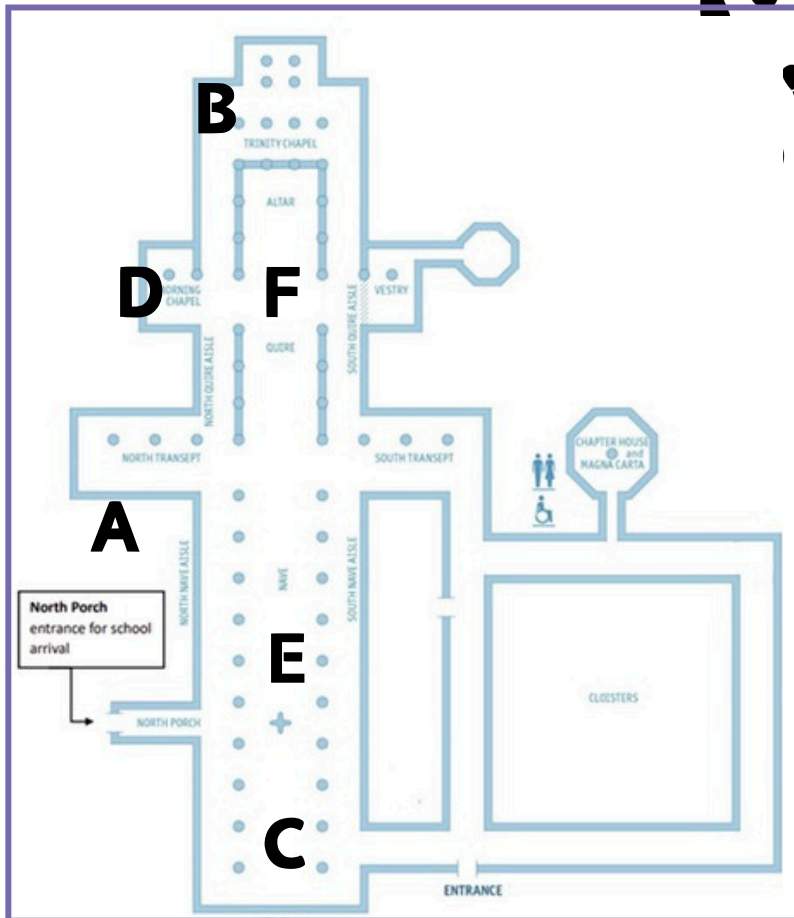

LEAVERS' REFLECTION TRAIL

Reflection Spaces key

- A—Outside North Walls
- B—Trinity Chapel
- C—West Doors
- D— Morning Chapel
- E—Font
- F—Quire & Altar

Guidance and Tips for the Trail:

Be mindful of where other school groups are.

You may want to move to the side to complete your reflection. There is no order to the trail.

Go at your own pace and do what you can.

The Cathedral Volunteers have got lots of great knowledge to help you at each space - please ask them questions - they LOVE sharing their knowledge

Look out for the following symbols around the Cathedral

This symbol means reflect and think about what you see.

This symbol means talk about the activity with a friend

This symbol means do something

This symbol means write or draw something

Bring these shapes with you for the trail.

***Use this
page for your
own notes***

**Have a look at other artwork in the Cathedral.
Use your senses to explore how it makes you feel or think.**